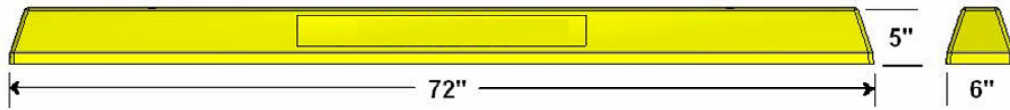

Concrete Products

72-inch Curb Stop
With Safety Yellow or Handicap
Blue Cover

Available in Safety Yellow or Handicap Blue

Note: Drawings not to scale

www.shopeconcrete.com

1-800-422-7560 [TOLL FREE]

Shope Concrete, LLC
1618 East Main Avenue
Puyallup, WA 98372-3142